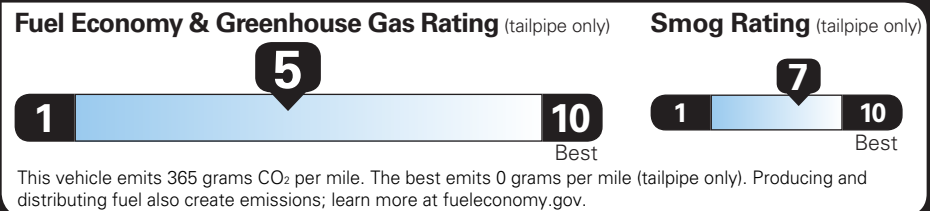

INTERIOR

- STEERING COLUMN, TILT & TELESCOPING
- SEAT ADJUSTER, DRIVER 4-WAY MANUAL

- SEAT ADJUSTER, PASSENGER 4-WAY MANUAL
- ACTIVE NOISE CANCELLATION
- AIR CONDITIONING, TRI ZONE

EXTERIOR

- MIRRORS, OUTSIDE HEATED, POWER ADJUSTABLE, BODY COLOR
- HEADLAMPS, LED
- DAYTIME RUNNING LAMPS, LED

SAFETY & SECURITY

- ACADIA PRO SAFETY PLUS:
- AUTOMATIC EMERGENCY BRAKING
- INTELLIBEAM-AUTO HIGH BEAM
- FOLLOWING DISTANCE INDICATOR
- FORWARD COLLISION ALERT
- LANE KEEP ASSIST W/LANE DEPARTURE WARNING
- FRONT PEDESTRIAN BRAKING
- REAR CROSS TRAFFIC ALERT
- LANE CHANGE ALERT WITH SIDE BLIND ZONE ALERT
- TEEN DRIVER

- HD REAR VISION CAMERA

MANUFACTURER'S SUGGESTED RETAIL PRICE

STANDARD VEHICLE PRICE $36,800.00

OPTIONS & PRICING

OPTIONS INSTALLED BY THE MANUFACTURER (MAY REPLACE STANDARD EQUIPMENT SHOWN)

3 YEARS ONSTAR PREMIUM PLAN DELETE	-1,500.00
SEATING, 7-PASSENGER FLEET	INC. INC.

TOTAL OPTIONS	- $1,500.00
TOTAL VEHICLE & OPTIONS	$35,300.00
DESTINATION CHARGE	1,395.00

TOTAL VEHICLE PRICE* $36,695.00

EPA DOT Fuel Economy and Environment

Gasoline Vehicle

Fuel Economy ACADIA FWD

25 MPG combined city/hwy

22 MPG city

29 MPG highway

4.0 gallons per 100 miles

You spend **$750** more in fuel costs over 5 years compared to the average new vehicle.

Standard SUVs range from 13 to 102 MPG. The best vehicle rates 132 MPGe.

Annual fuel cost **$1,750**

Actual results will vary for many reasons, including driving conditions and how you drive and maintain your vehicle. The average new vehicle gets 28 MPG and costs $8,000 to fuel over 5 years. Cost estimates are based on 15,000 miles per year at $2.95 per gallon. MPGe is miles per gasoline gallon equivalent. Vehicle emissions are a significant cause of climate change and smog.

fuelconomy.gov
Calculate personalized estimates and compare vehicles

GOVERNMENT 5-STAR SAFETY RATINGS

Overall Vehicle Score ★★★★★
Based on the combined ratings of frontal, side and rollover. Should ONLY be compared to other vehicles of similar size and weight.

Frontal Crash Driver Passenger ★★★★★
Based on the risk of injury in a frontal impact. Should ONLY be compared to other vehicles of similar size and weight.

Side Crash Front seat Rear seat ★★★★★
Based on the risk of injury in a side impact.

Rollover ★★★★★
Based on the risk of rollover in a single-vehicle crash.

Star ratings range from 1 to 5 stars (★★★★★) with 5 being the highest. Source: National Highway Traffic Safety Administration (NHTSA) www.safercar.gov or 1-888-327-4236

PARTS CONTENT INFORMATION

FOR VEHICLES IN THIS CARLINE:
U.S./CANADIAN PARTS CONTENT: 39%
MAJOR SOURCES OF FOREIGN PARTS CONTENT: MEXICO 24%

NOTE: PARTS CONTENT DOES NOT INCLUDE FINAL ASSEMBLY, DISTRIBUTION, OR OTHER NON-PARTS COSTS.

FOR THIS VEHICLE:
FINAL ASSEMBLY POINT: SPRING HILL, TN U.S.A.
COUNTRY OF ORIGIN: ENGINE: UNITED STATES TRANSMISSION: UNITED STATES

This label has been applied pursuant to Federal law – Do not remove prior to delivery to the ultimate purchaser. *Includes Manufacturer's Recommended Pre-Delivery Service. Does not include dealer installed options and accessories not listed above, local taxes or license fees.

© 2009 General Motors LLC GMLBL_PROD_0042 – 01/22/2023

Equipped with the safety and security of OnStar®
Visit onstar.com for details.
onstar.com/privacy

ORDER NO CMSPKG SALES CODE R
SALES MODEL CODE TNB26
DEALER NO 26223
FINAL ASSEMBLY:
SPRING HILL, TN U.S.A.
VIN 1GKKKML48PZ219433 REISSUE

DEALER TO WHOM DELIVERED
ED MORSE SAWGRASS/ FLEET
14401 W SUNRISE BOULEVARD
SUNRISE, FL 33323-3202